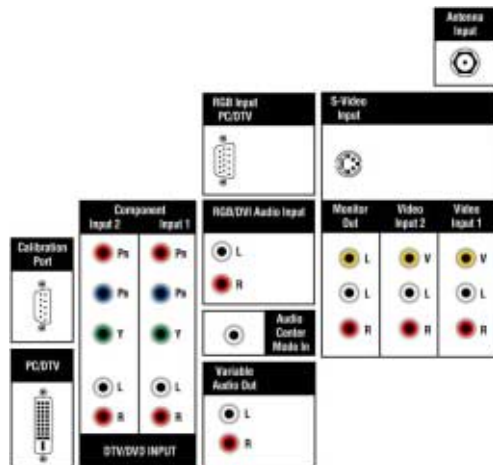

XD
ENGINE

DLP
A TEXAS INSTRUMENTS TECHNOLOGY

TruSurround
by **SRS** (C)

RU-44SZ61D

44" DLP™ Projection TV— PC and HDTV Monitor

VIDEO		SPECIAL FEATURES	
Display Resolution	1280 x 720p	2-Tuner PIP/POP/Split Screen	Yes
Contrast Ratio	1000:1	Custom Channel Labels	Yes (User Selectable)
Brightness	700 cd/m2	Favorite Channel Selection/Surf	Yes
3D Y/C Comb Filter	Yes	Trilingual Menus	Yes (English/Spanish/French)
Color Temperature Adjustment	Yes (3 Modes)	On/Off Timer	Yes
Progressive Scan	Yes	Sleep Timer	Yes
3:2 Pull-down Cinema Correction	Yes	Auto Off	Yes
Aspect Ratio Correction	Yes (4:3/16:9/Horizon/ Zoom 1/Zoom 2)	Flashback (Previous Channel)	Yes
All Format Up Converter	Yes (720p)	PIP Exchange/Move	Yes
Gamma Correction	Yes	Parental Control with V-Chip	Yes
Digital Luminance Transient Improver	Yes	EZ Menus (High Performance Interface)	Yes
EZ Video/Picture Selection Mode	Yes	EZ Scan (Auto Programming)	Yes
Mirror	Front Surface Mirror	EZ Demo	Yes
Ultra Fine Screen Pitch	Yes	XD Engine™	Yes
AUDIO		INPUTS/OUTPUTS	
Audio Output Power	30W (2 x 15W)	Antenna In (NTSC/RF)	1
Surround System	Front Surround	A/V In	3 (1 Front/2 Rear)
MTS	Yes	A/V Out	1
Bass/Treble/Balance	Yes	S-Video In	2 (1 Front/1 Rear)
2-Level Mute	Yes	Hi-Res Component Video In	2 (1080i/720p/480p/480i)
Closed Caption	Yes	RGB In (15 pin)	1
EZ SoundRite (Volume Leveler)	Yes	PC Audio In	1
EZ Sound/Sound Selection Mode	Yes	Audio Center In	1
CABINET/ACCESSORIES		DVI with HDCP	1 (DTV/PC)
Cabinet Style	Table Top	Variable Audio Out	1
Cabinet Color	Black	Calibration Port	1 (For Software Upgrade Only)
Remote Control	Yes	DIMENSIONS	
Stand (Optional)	KDR-44FB	Width x Height x Depth	42.5" x 30.1" x 13.9"
		Weight	63.9 lbs.
		UPC	71919216685 1